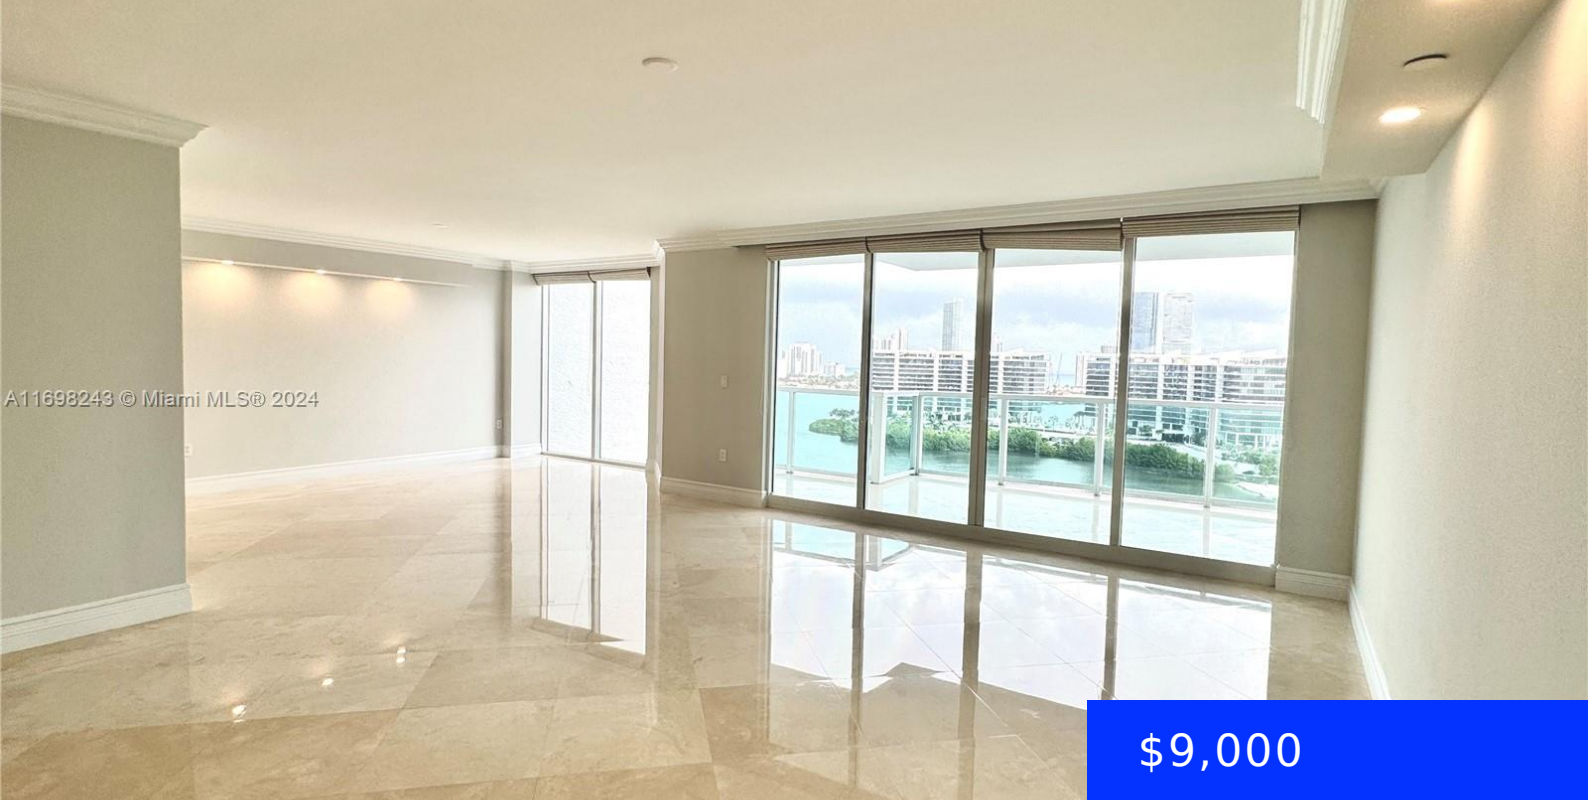

A11698243 © Miami MLS® 2024

$9,000

3201 183RD ST, AVENTURA, FL, 33160

<https://ritterproperties.com>

This spacious 2-bed, 2.5-bath residence, with 2,980 sq. ft. of interior space, offers a flow-through floor plan. Enjoy stunning sunrises and panoramic ocean and bay views from the large balconies. The master suite with balcony access, a walk-in closet, and an oversized suite bathroom. Media room, laundry room, and plenty of storage space. The Peninsula [...]

- 2 beds
- 2 baths
- Residential Lease
- Condominium
- Active
- 2970 sq ft