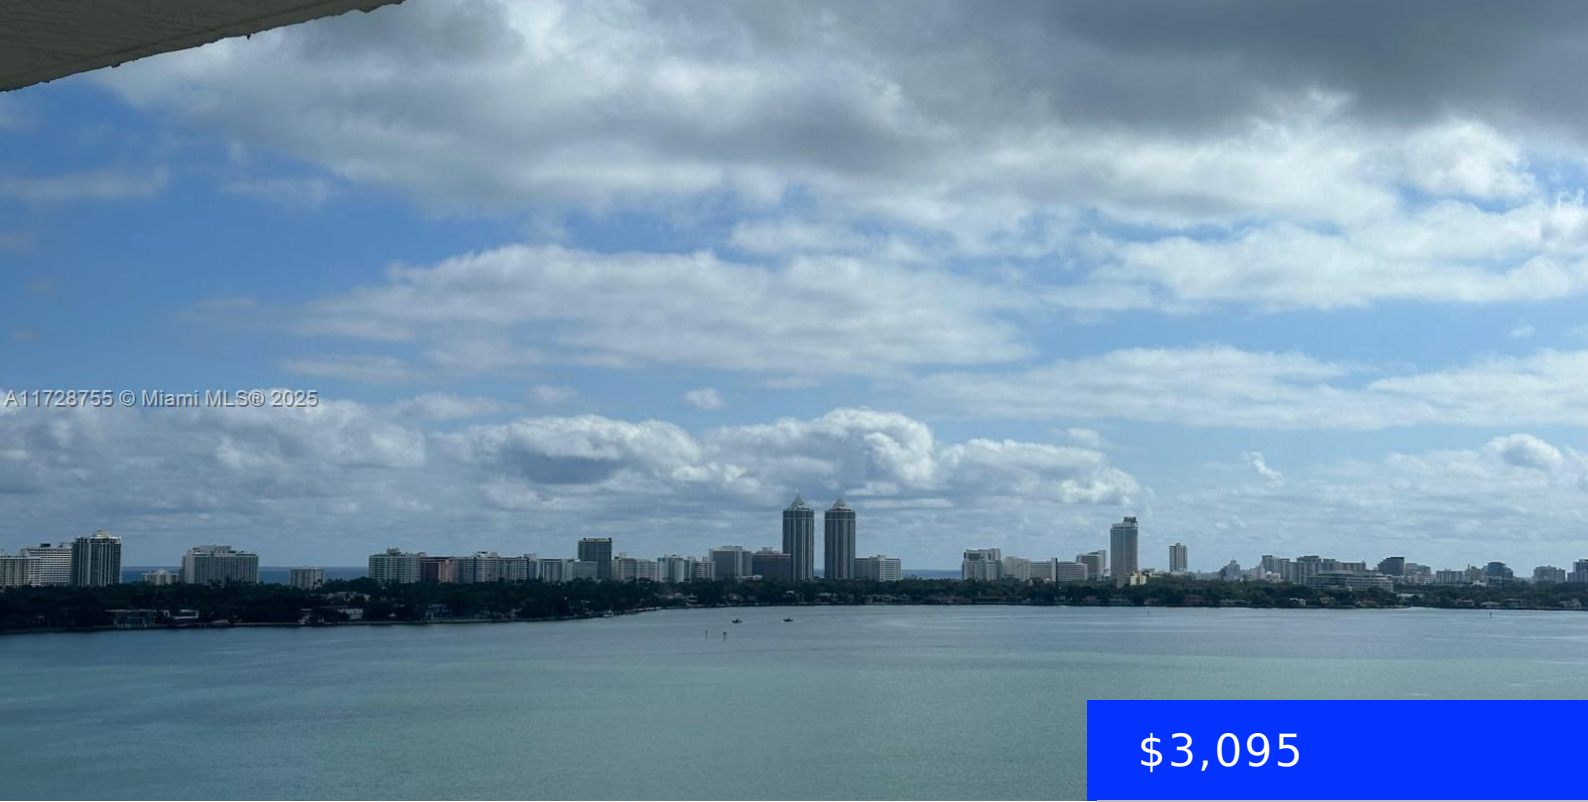

## 7601 TREASURE DR, NORTH BAY VILLAGE, FL, 33141

<https://ritterproperties.com>

Large gorgeous two bedroom completely renovated facing the intracoastal. Bathrooms and kitchen upgraded. A must see. On site management. assigned parking.